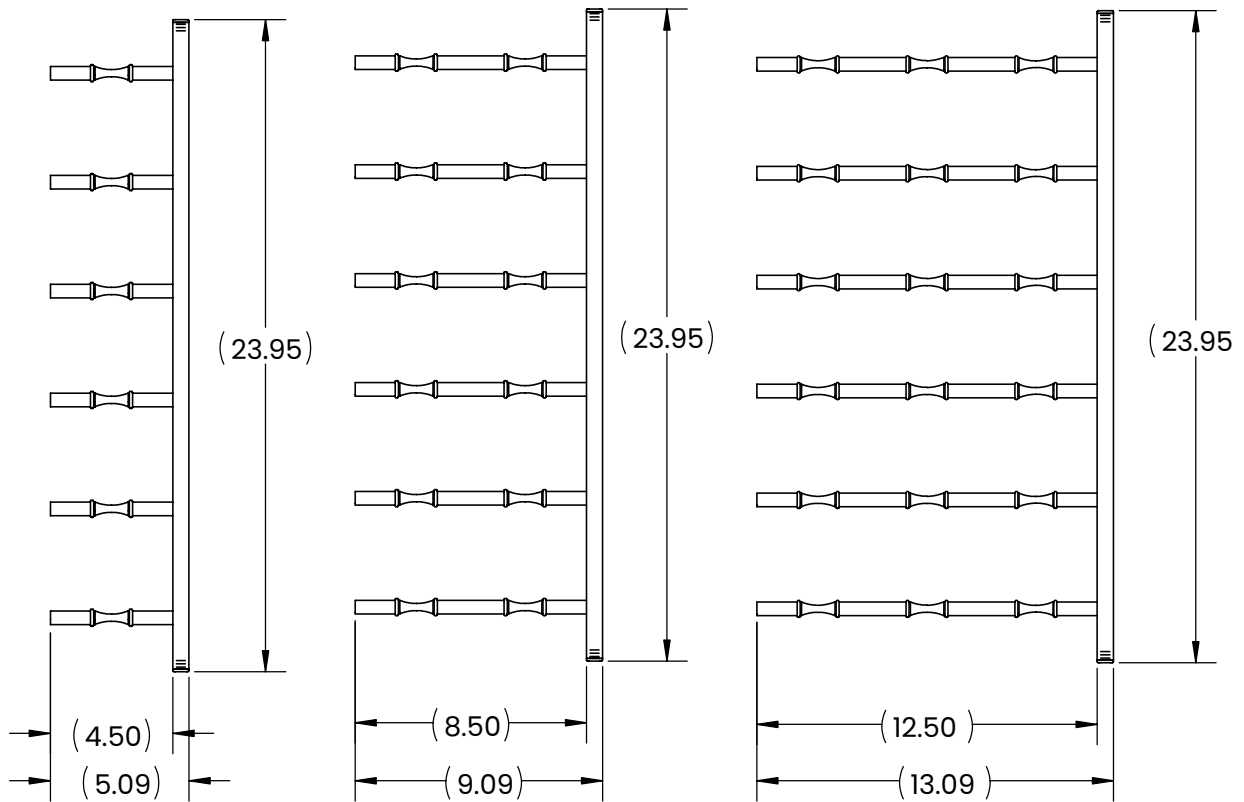

ULTRA WALL RAILS

HZ (Label-Out)

2 FOOT