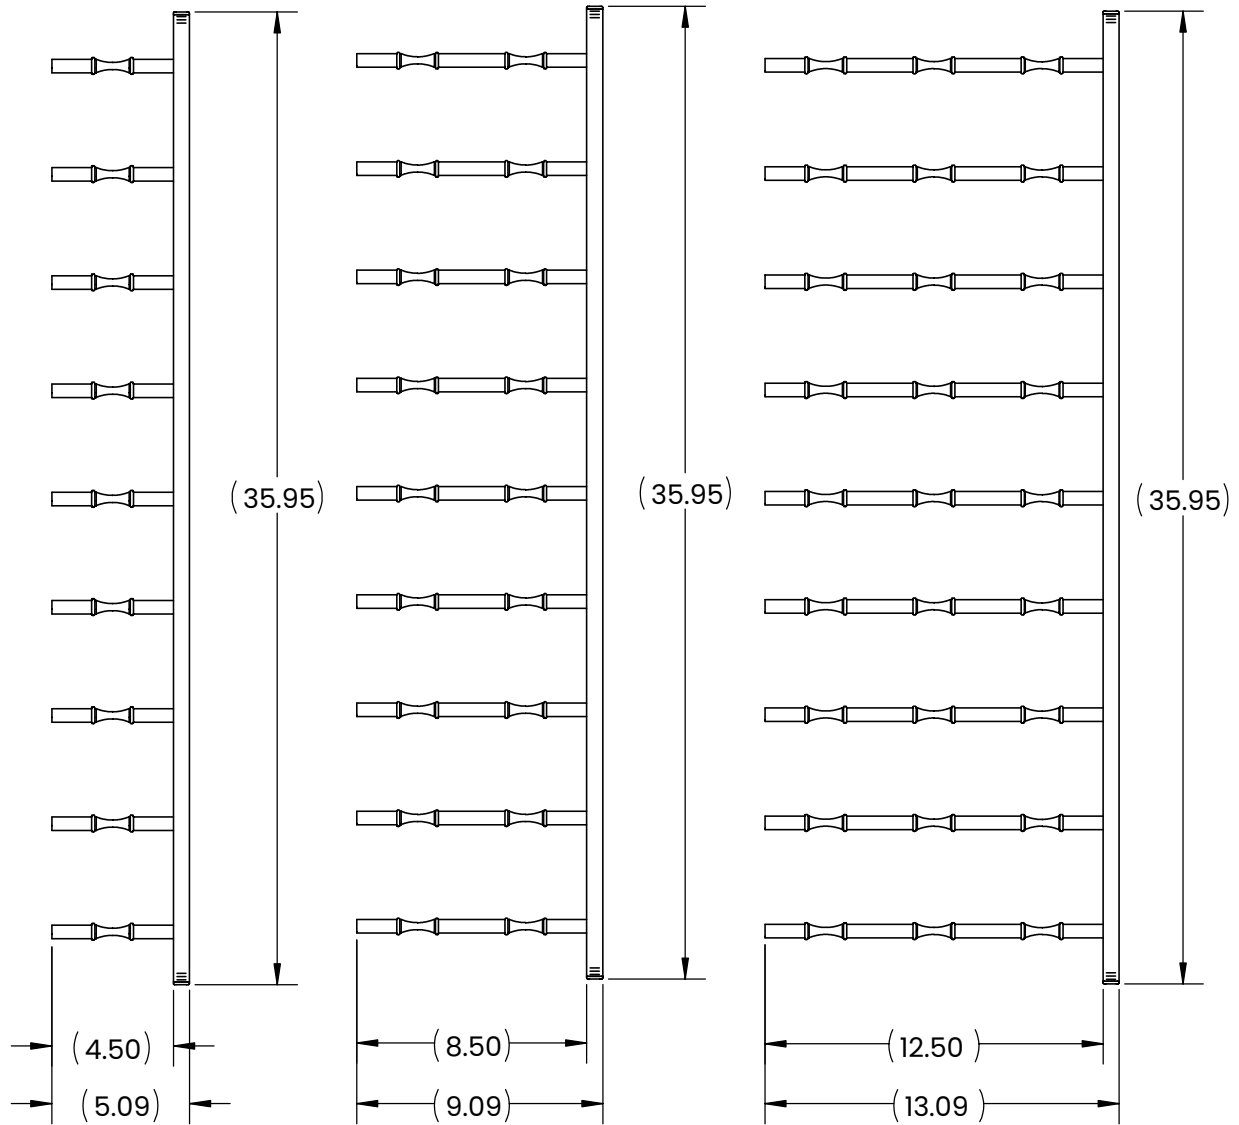

ULTRA WALL RAILS

HZ (Label-Out)

FEATURES

- + Modern, sleek design makes any area organized and aesthetically pleasing.
- + Stores bottles horizontally allowing moisture to the cork and maximizing label visibility.
- + Wall-mounted wine rack that is easy to install and includes mounting hardware.
- + Scratch and mar resistant.
- + Holds up to 36 wine bottles.
- + CAD blocks available.

3 FOOT

ULTRA WALL RAILS

HZ (Label-Out)

4 FOOT