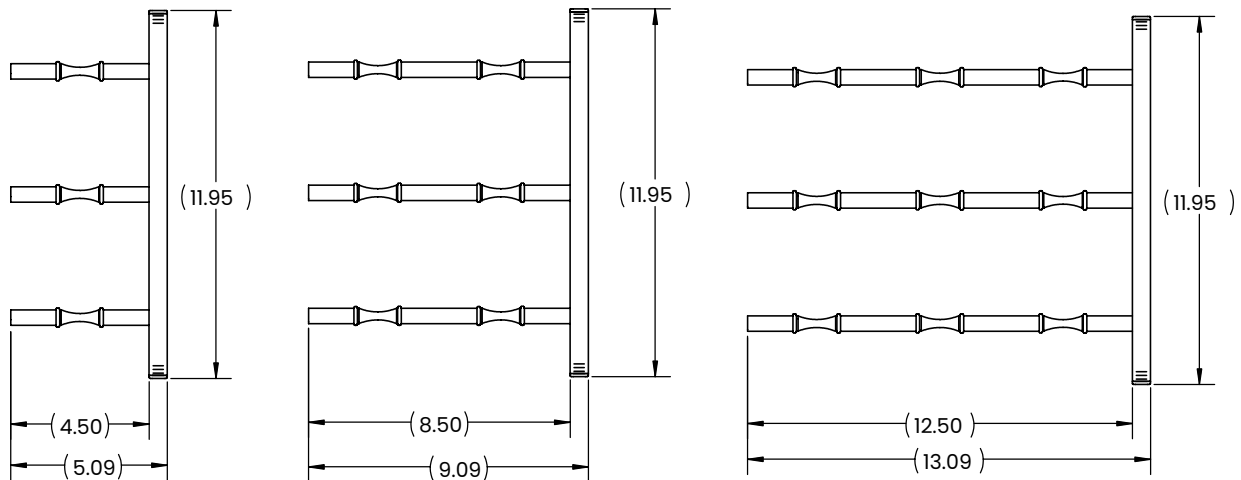

ULTRA WALL RAILS

HZ (Label-Out)

FEATURES

- + Modern, sleek design makes any area organized and aesthetically pleasing.
- + Stores bottles horizontally allowing moisture to the cork and maximizing label visibility.
- + Wall-mounted wine rack that is easy to install and includes mounting hardware.
- + Scratch and mar resistant.
- + Holds up to 36 wine bottles.
- + CAD blocks available.

FINISH OPTIONS

Matte
Black

1 FOOT

ULTRA WALL RAILS

HZ (Label-Out)

2 FOOT

ULTRA WALL RAILS

HZ (Label-Out)

3 FOOT

ULTRA WALL RAILS

HZ (Label-Out)

4 FOOT